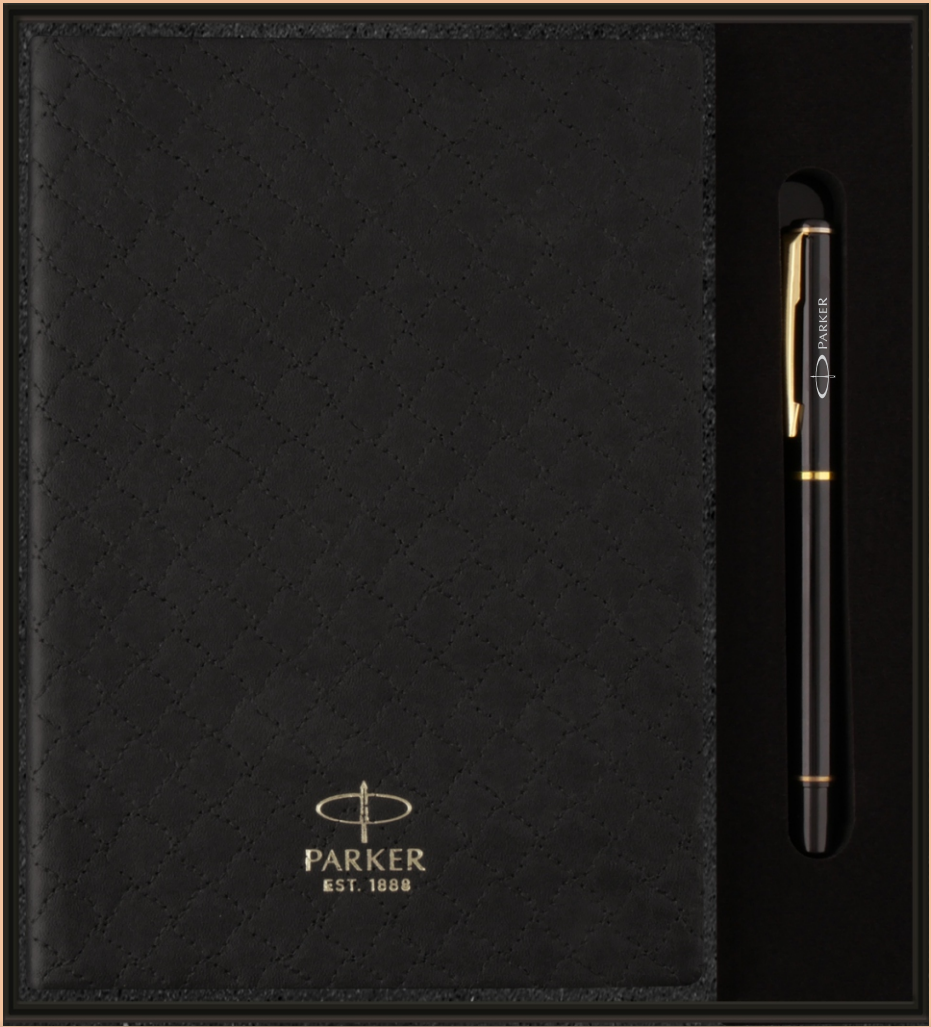

2 IN 1 GIFT SET

LEONIDAZ DM 208

• A5 Notebook | Metal Pen

2 IN 1 GIFT SET

LACOSTE DM 209

• A5 Notebook | Metal Pen

2 IN 1 GIFT SET

 DLF **DM 210**

• A5 Notebook | Metal Pen

2 IN 1 GIFT SET

PARKER DM 211

• A5 Notebook | Metal Pen

2 IN 1 GIFT SET

INDIAN OIL DM 212

• A5 Notebook | Metal Pen

2 IN 1 GIFT SET