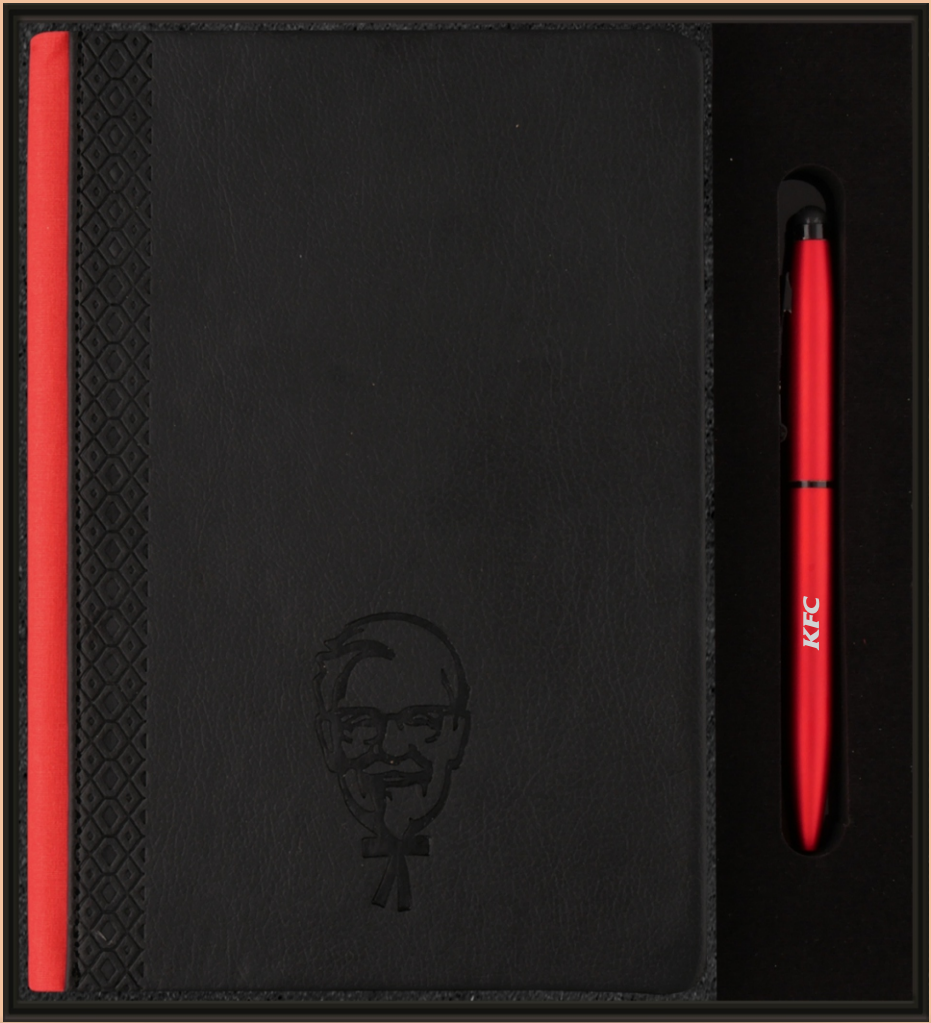

• A5 Notebook | Metal Pen

2 IN 1 GIFT SET

PARKER DM 211

• A5 Notebook | Metal Pen

2 IN 1 GIFT SET

INDIAN OIL DM 212

• A5 Notebook | Metal Pen

2 IN 1 GIFT SET