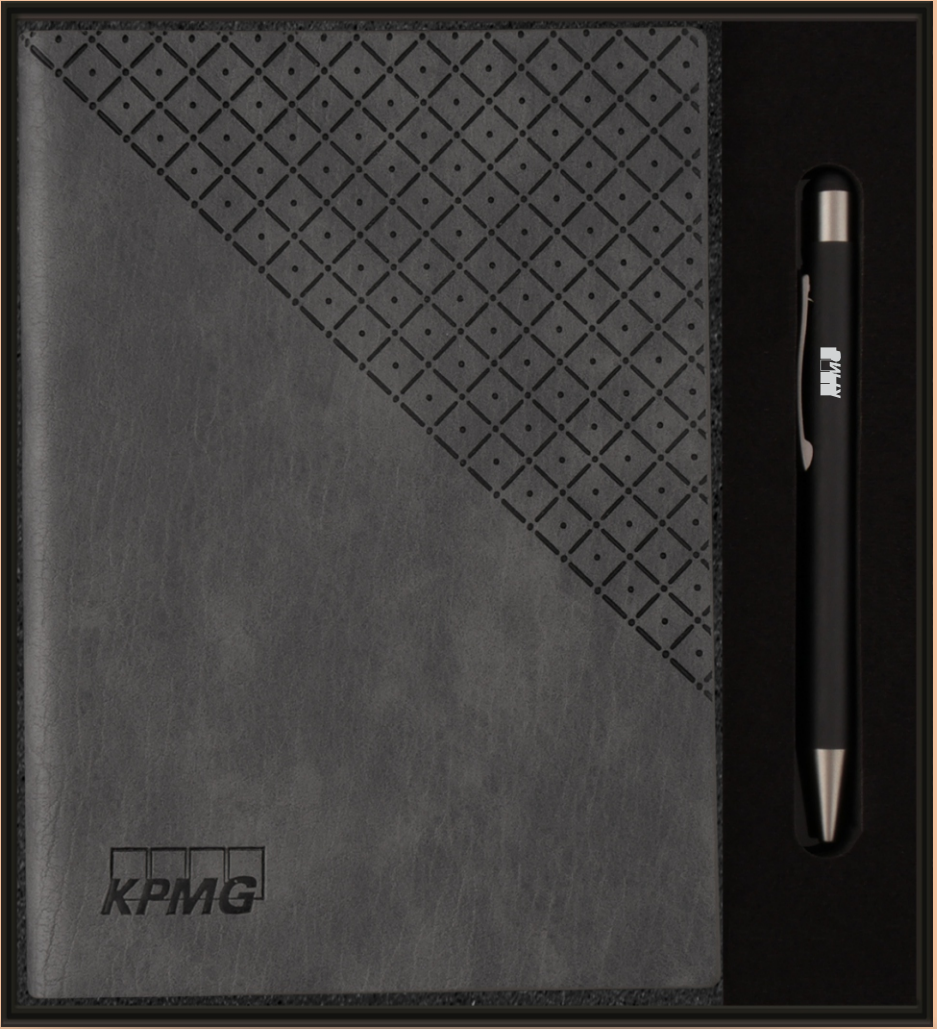

2 IN 1 GIFT SET

HERO

DM 203

• A5 Notebook | Metal Pen

2 IN 1 GIFT SET

UBON DM 204

• A5 Notebook | Metal Pen

2 IN 1 GIFT SET

SPACE DM 205

• A5 Notebook | Metal Pen

2 IN 1 GIFT SET

KPMG DM 206

• A5 Notebook | Metal Pen

2 IN 1 GIFT SET

ANAND DM 207

• A5 Notebook | Metal Pen