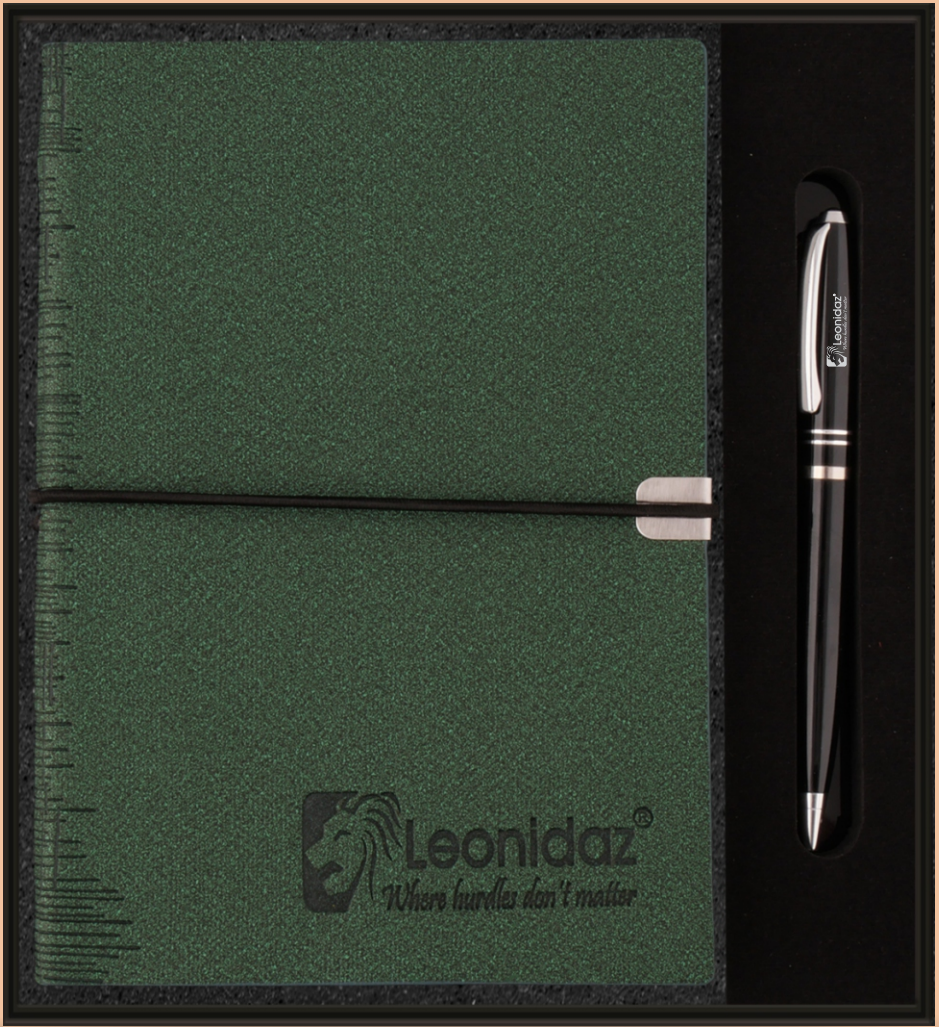

2 IN 1 GIFT SET

HERO

DM 203

• A5 Notebook | Metal Pen

2 IN 1 GIFT SET

UBON DM 204

• A5 Notebook | Metal Pen

2 IN 1 GIFT SET

SPACE DM 205

• A5 Notebook | Metal Pen

2 IN 1 GIFT SET

KPMG DM 206

• A5 Notebook | Metal Pen

2 IN 1 GIFT SET

ANAND DM 207

• A5 Notebook | Metal Pen

2 IN 1 GIFT SET

LEONIDAZ DM 208

• A5 Notebook | Metal Pen

2 IN 1 GIFT SET

LACOSTE DM 209

• A5 Notebook | Metal Pen

2 IN 1 GIFT SET

 DLF **DM 210**