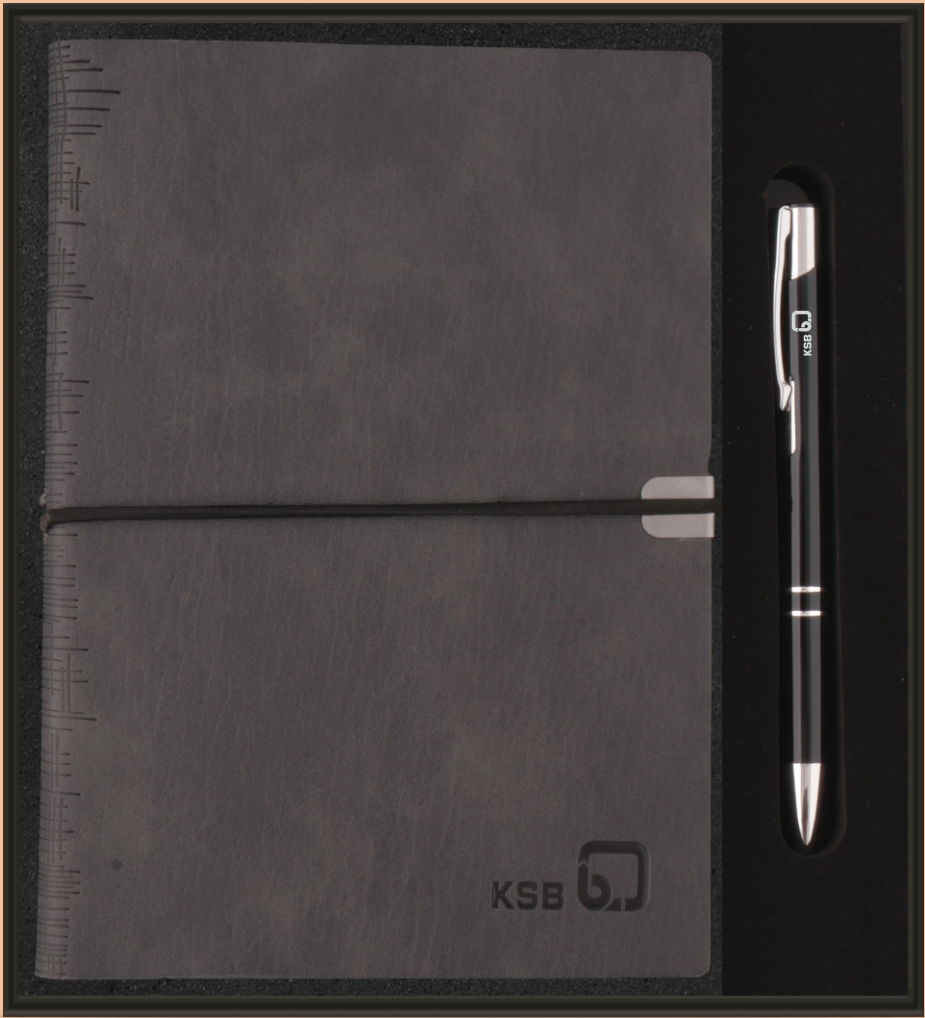

2 IN 1 GIFT SET

KSB

DM 215

• A5 Notebook | Metal Pen

The name appearing on the products do not represent *
that the products are manufactured for or by the said company.
These are only for our identification.