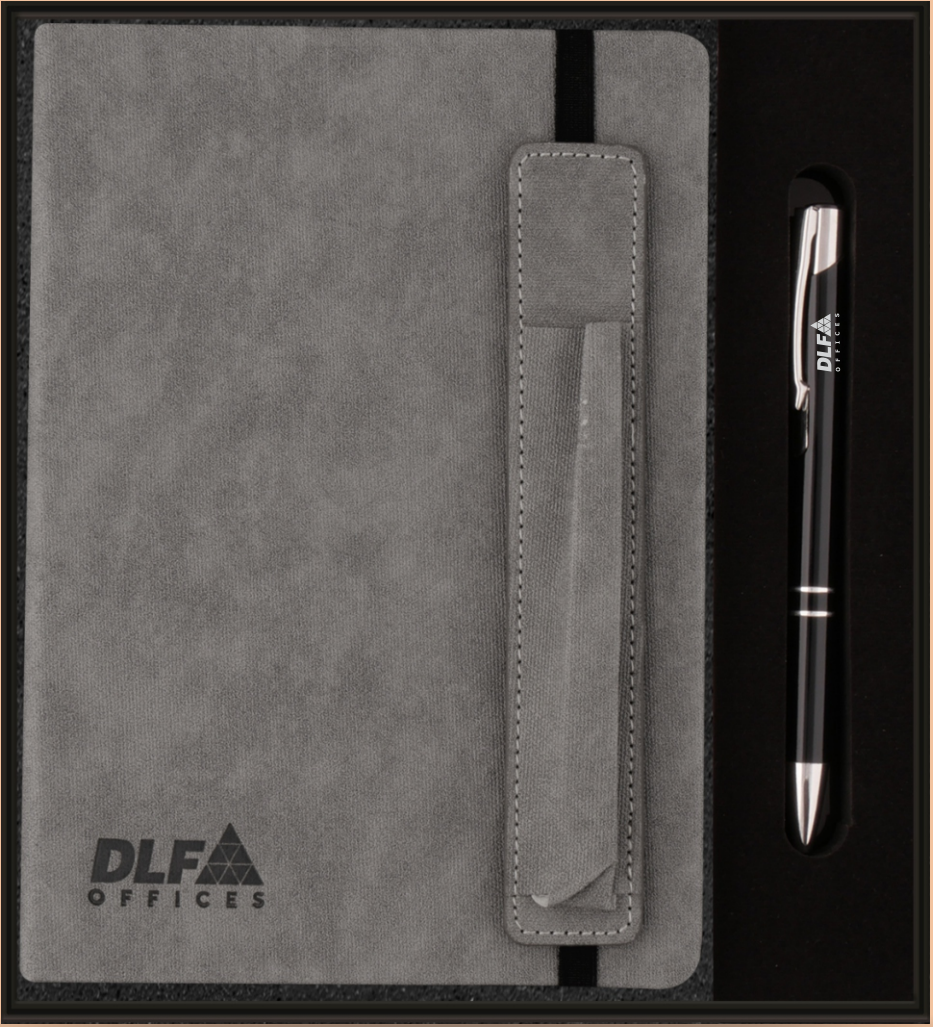

2 IN 1 GIFT SET

HERO

DM 203

• A5 Notebook | Metal Pen

2 IN 1 GIFT SET

UBON DM 204

• A5 Notebook | Metal Pen

2 IN 1 GIFT SET

SPACE DM 205

• A5 Notebook | Metal Pen

2 IN 1 GIFT SET

KPMG DM 206

• A5 Notebook | Metal Pen

2 IN 1 GIFT SET

ANAND DM 207

• A5 Notebook | Metal Pen

2 IN 1 GIFT SET

LEONIDAZ DM 208

• A5 Notebook | Metal Pen

2 IN 1 GIFT SET

LACOSTE DM 209

• A5 Notebook | Metal Pen

2 IN 1 GIFT SET

 DLF **DM 210**

• A5 Notebook | Metal Pen

2 IN 1 GIFT SET

PARKER DM 211

• A5 Notebook | Metal Pen

2 IN 1 GIFT SET

INDIAN OIL DM 212

• A5 Notebook | Metal Pen

2 IN 1 GIFT SET