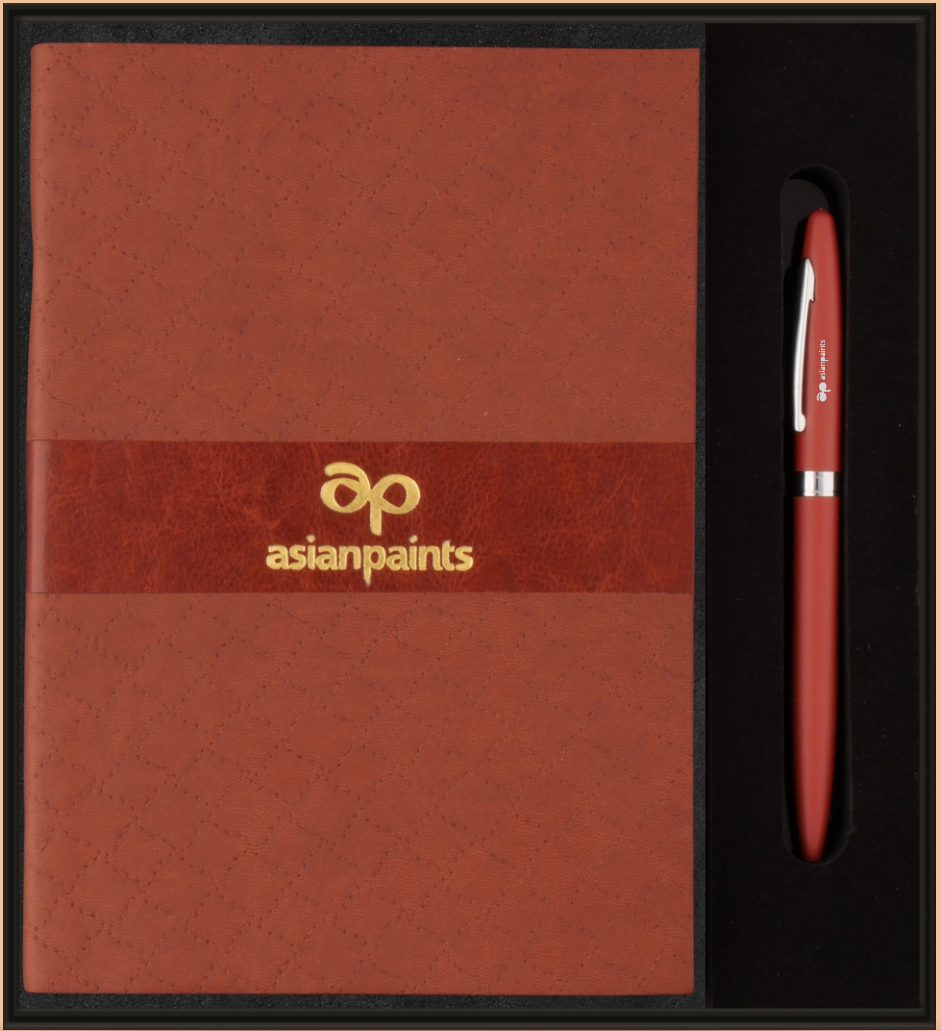

GIFT SET

CATALOGUE

2 IN 1 GIFT SET

ASSET DM 201

• A5 Notebook | Metal Pen

2 IN 1 GIFT SET

ASIANPAINTS DM 202

• A5 Notebook | Metal Pen

2 IN 1 GIFT SET

HERO

DM 203

• A5 Notebook | Metal Pen

2 IN 1 GIFT SET

UBON DM 204

• A5 Notebook | Metal Pen

2 IN 1 GIFT SET