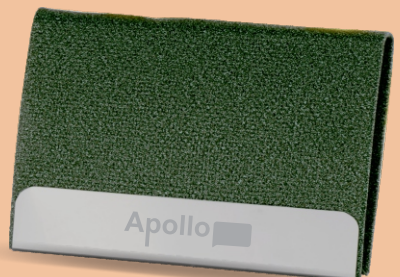

# 4 IN 1 GIFT SET

APOLLO 24\*7 DM 401

A5 Notebook | Metal Pen  
Metal Key Chain | Visiting Card Holder