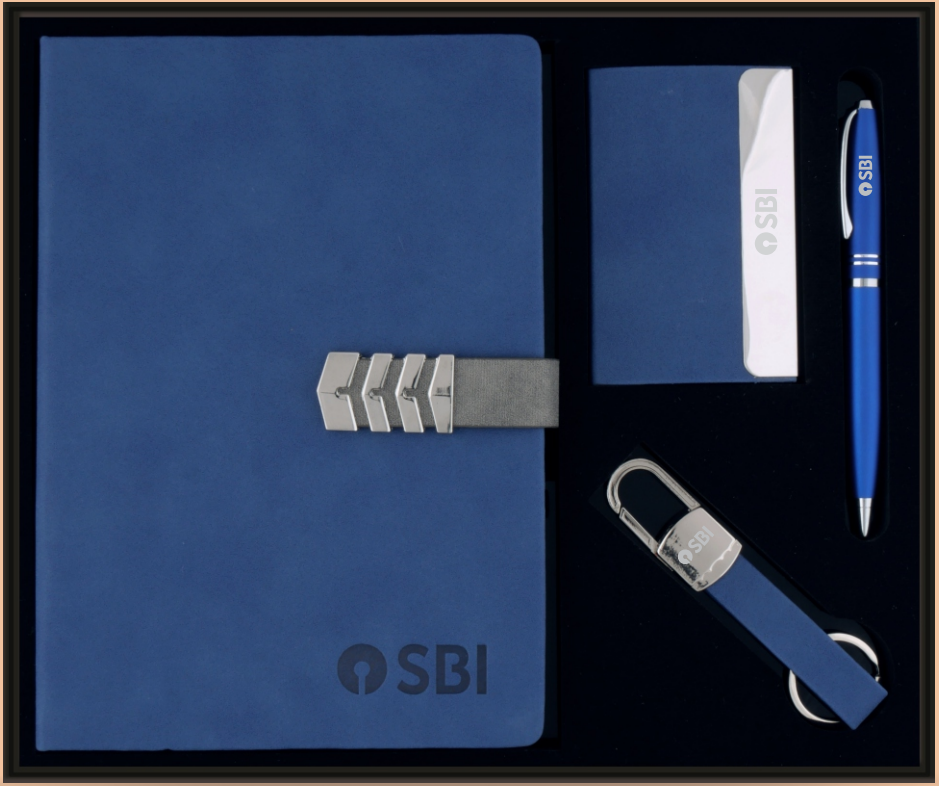

# 4 IN 1 GIFT SET

APOLLO 24\*7 DM 401

A5 Notebook | Metal Pen  
Metal Key Chain | Visiting Card Holder

## 4 IN 1 GIFT SET

HONDA

DM 402

A5 Notebook | Metal Pen  
Metal Key Chain | Visiting Card Holder

# 4 IN 1 GIFT SET

SBI

DM 403

A5 Notebook | Metal Pen  
Metal Key Chain | Visiting Card Holder