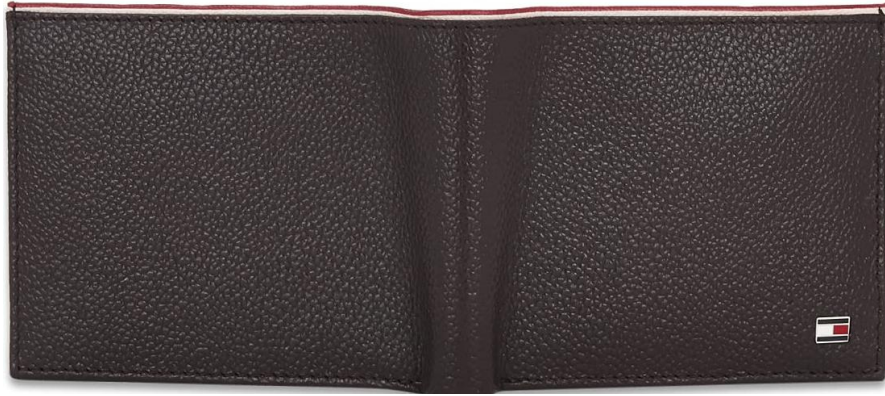

Genuine Leather Bi-Fold Wallet - Brown