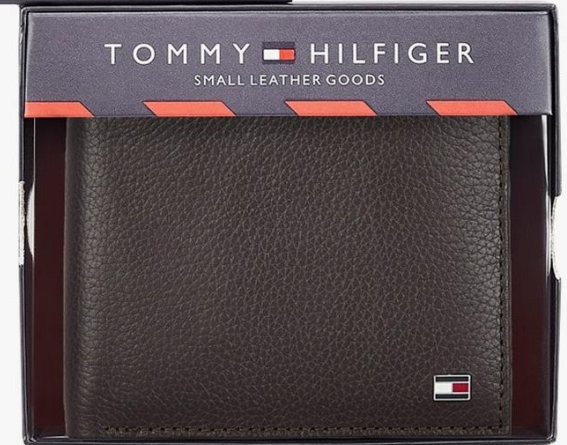

MRP 2899

Castell Leather Mens Wallet - Black

Genuine Leather Bi-Fold Wallet - Black

Genuine Leather Bi-Fold Wallet - Black

- ✓ Wipe with clean, dry cloth
- ✓ Genuine Leather
- ✓ Package contains: 1 Wallet
- ✓ Dimensions Wallet : 11.5 cm x 9.5 cm x 2 cm
- ✓ Cards, Notes and Coins
- ✓ 6-month warranty against manufacturing defects
- ✓ Genuine Leather

MRP 2899

Genuine Leather Bi-Fold Wallet - Black

Genuine Leather Bi-Fold Wallet - Black

Genuine Leather Bi-Fold Wallet - Brown

Genuine Leather Bi-Fold Wallet - Brown

- ✓ Wipe with clean, dry cloth
- ✓ Genuine Leather
- ✓ Package contains: 1 Wallet
- ✓ Dimensions Wallet : 11.5 cm x 9.5 cm x 2 cm
- ✓ Cards, Notes and Coins
- ✓ 6-month warranty against manufacturing defects
- ✓ Genuine Leather

MRP 2899

Genuine Leather Bi-Fold Wallet - Brown

Leather Belt with Metal TH Buckle

Leather Belt with Metal TH Buckle

- ✓ Wipe with clean, dry cloth
- ✓ 6-month warranty against manufacturing defects
- ✓ Genuine Leather
- ✓ Package contains: 1 belt