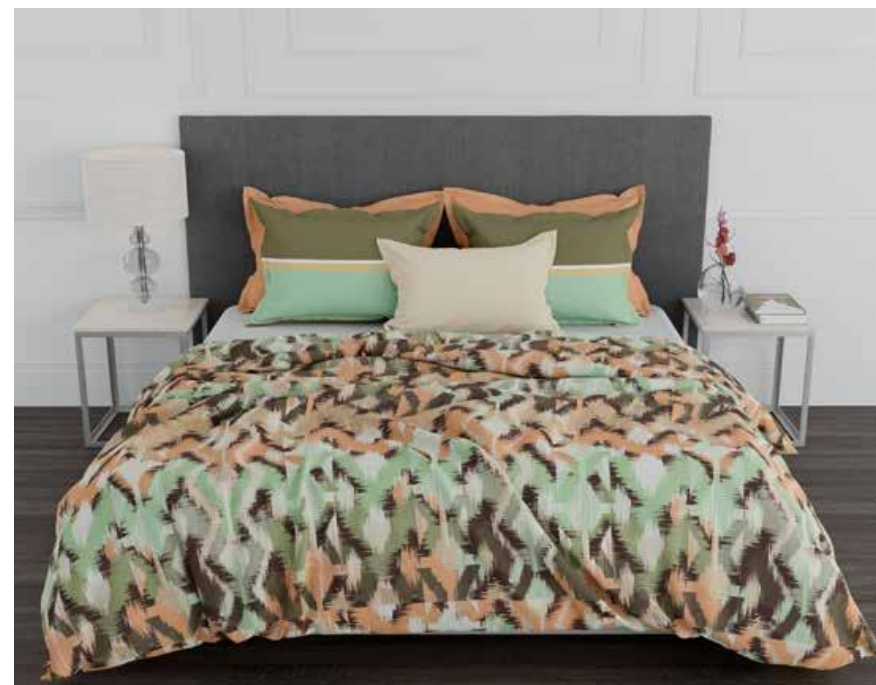

GLITCH OLIVE