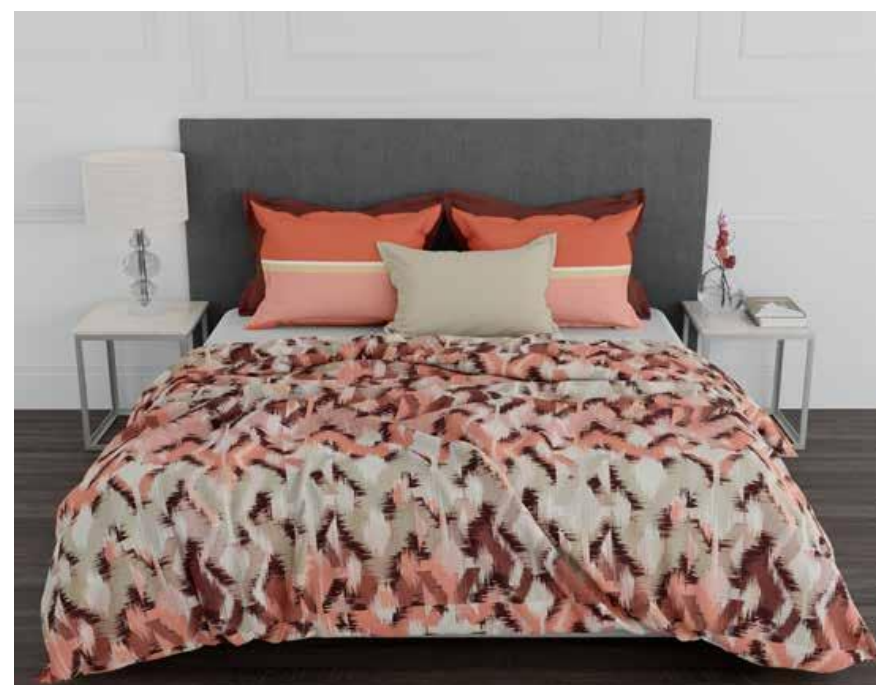

GLITCH RUST