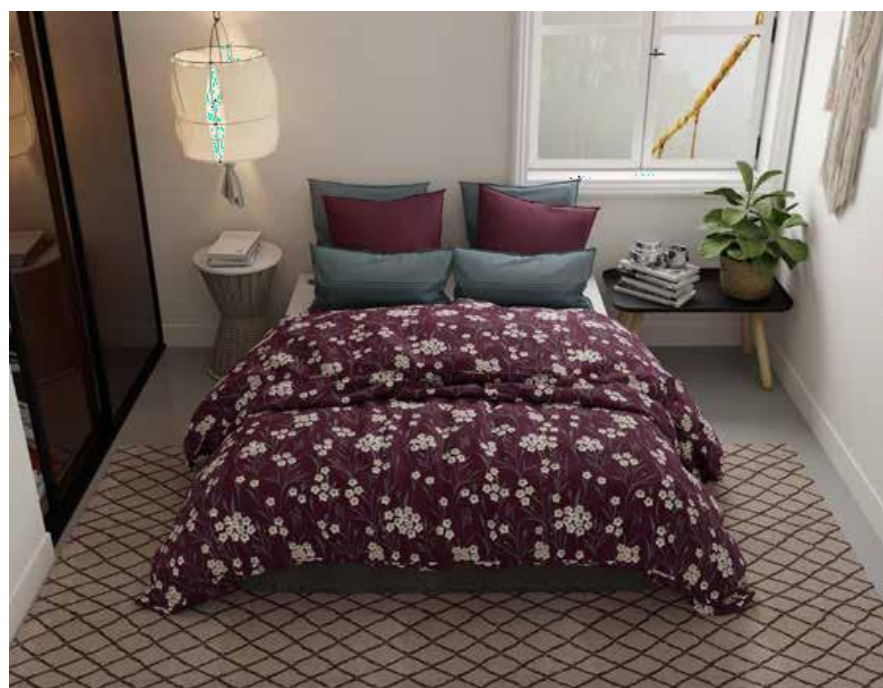

BACKYARD MAROON