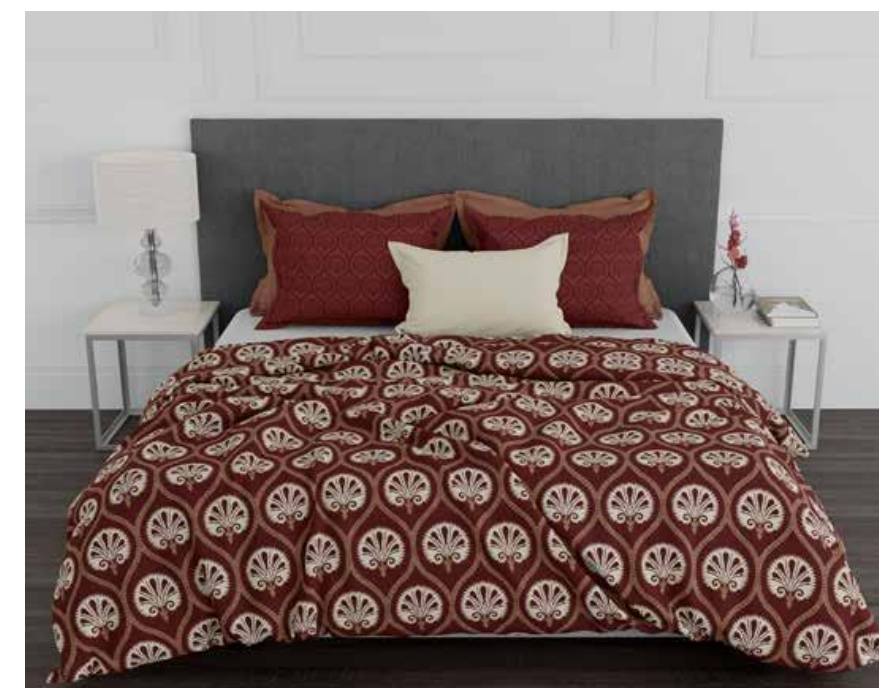

AMBRE MAROON

Designs are for reference purpose only