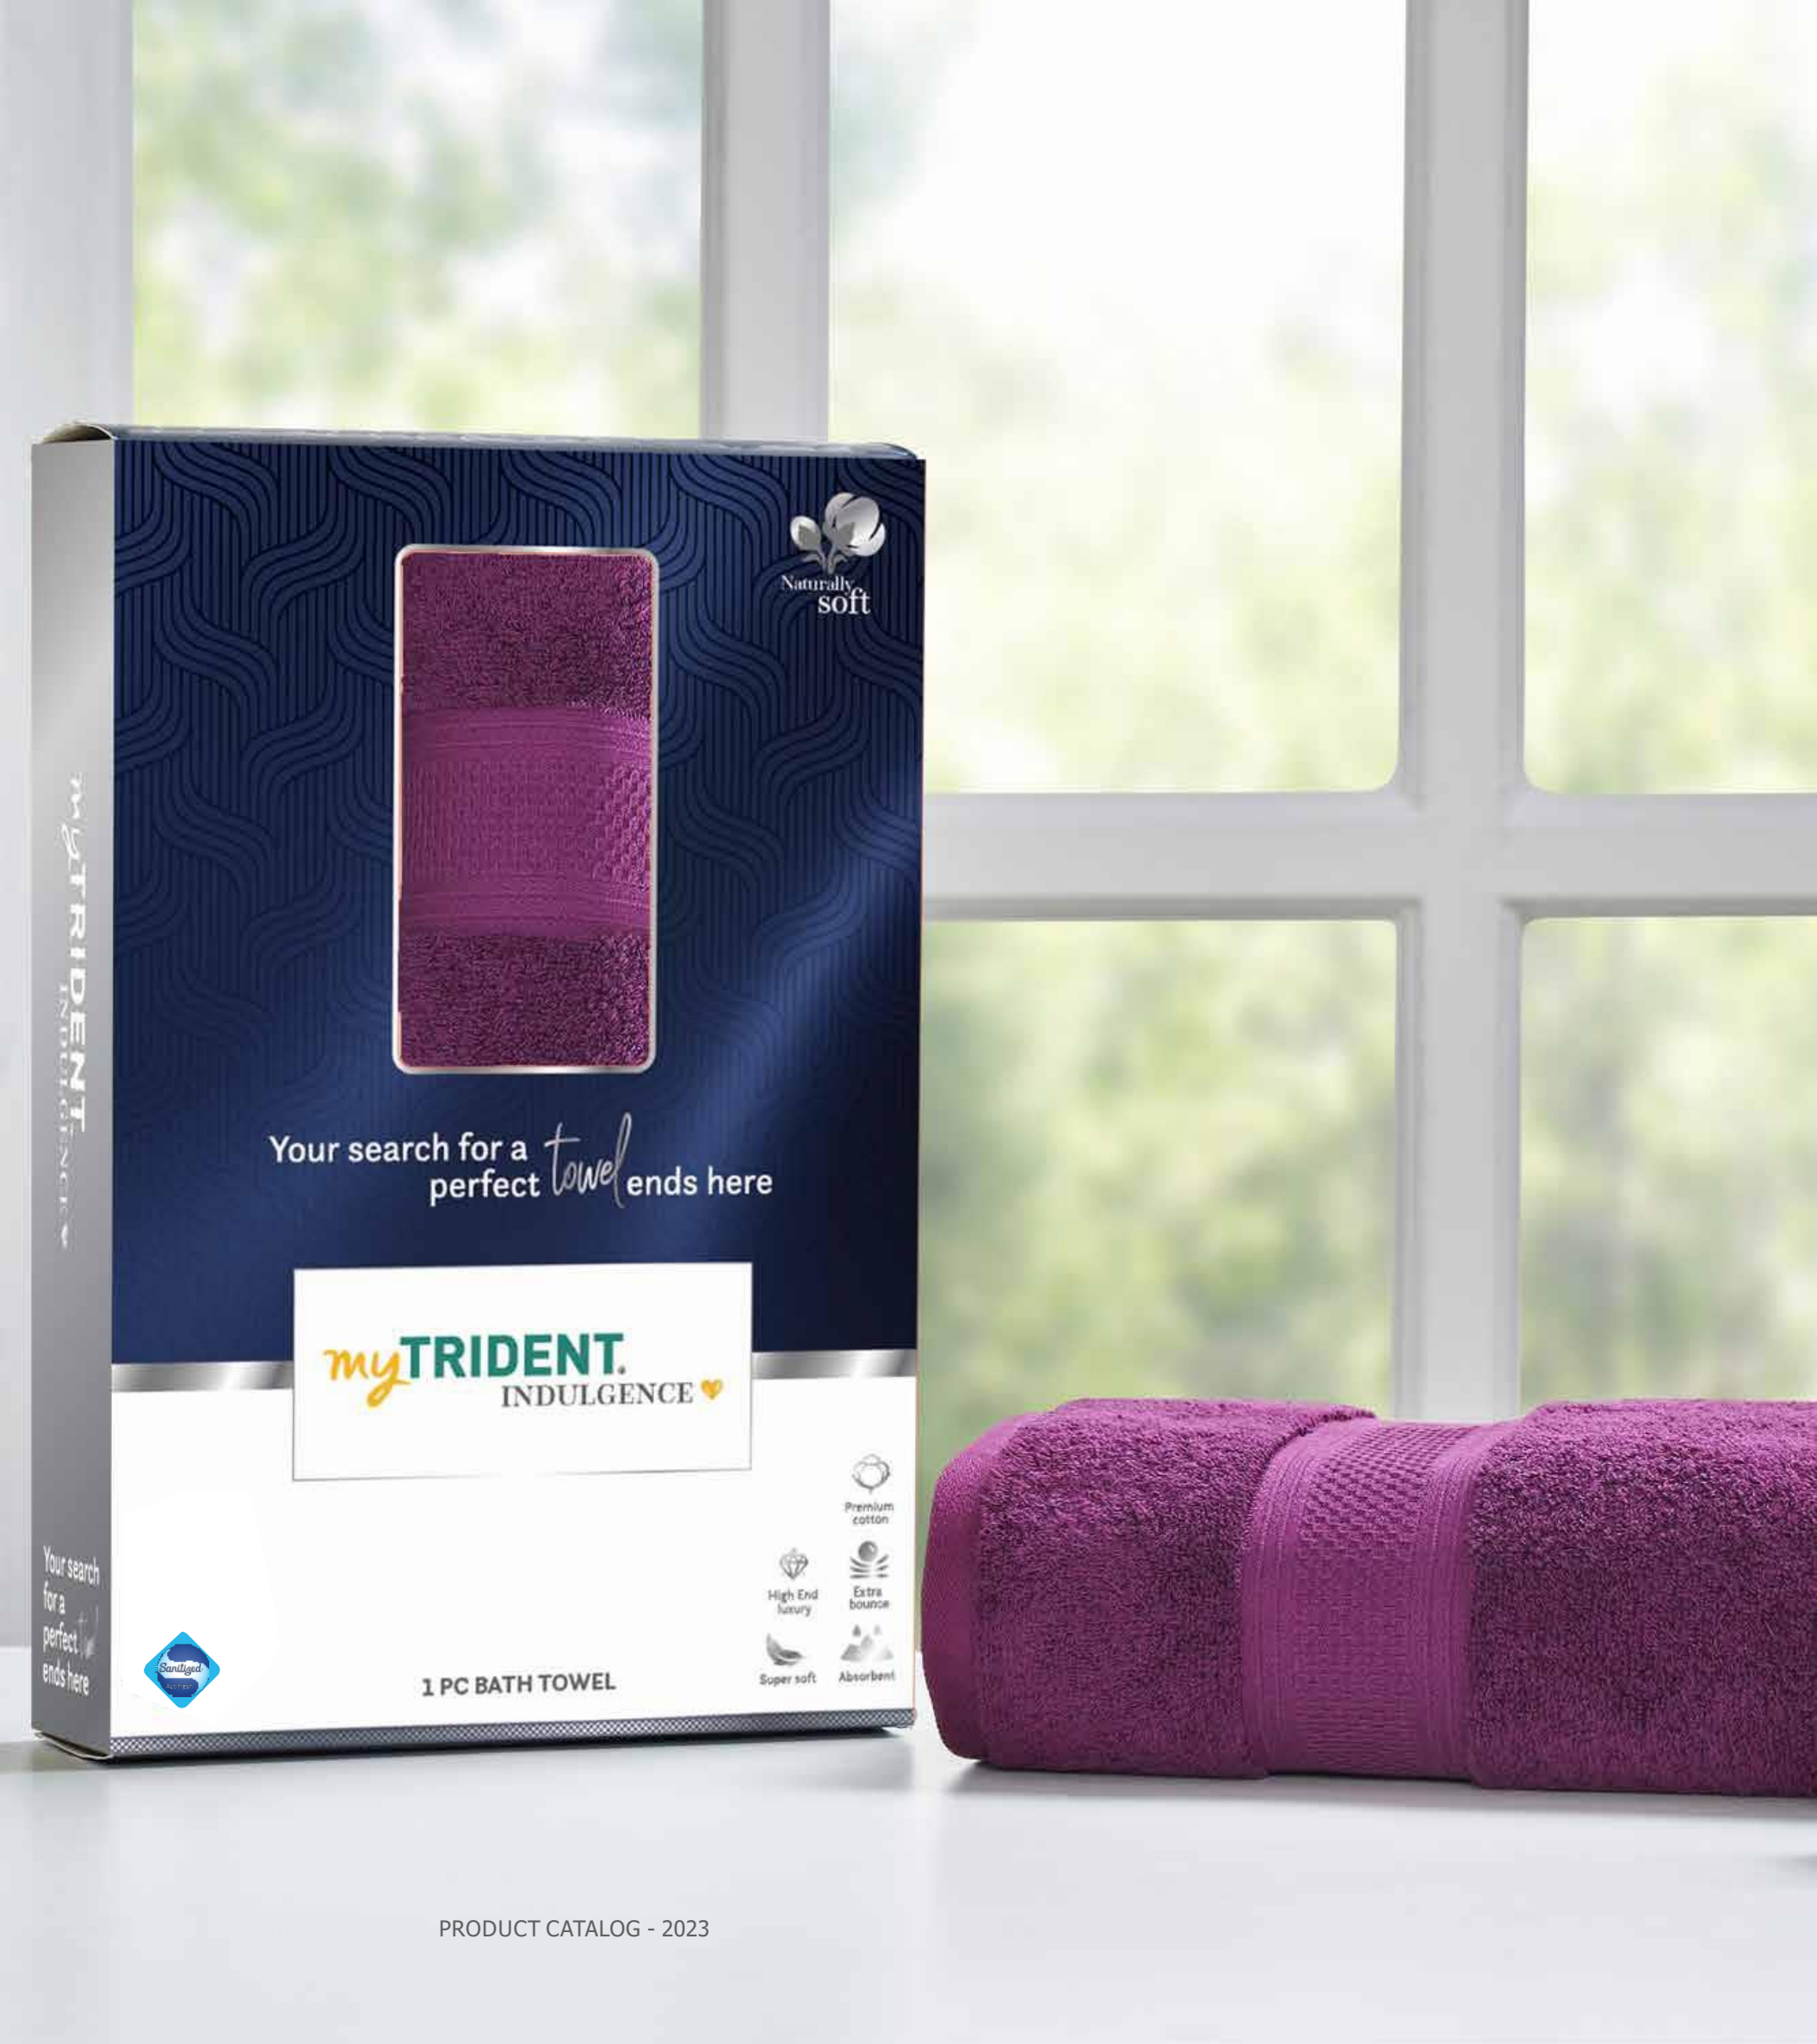

myTRIDENT® INDULGENCE

100% premium cotton

Extra bounce

Extra absorbent

High end luxury

Super soft

600 GSM

BATH TOWEL

MRP- ₹ 1399/-

1 Bath Towel - 75 cm x 150 cm

HAND TOWEL

MRP- ₹ 649/-

2 Hand Towels - 40 cm x 60 cm

Available in
12 Colours

Bright white

Silk sheen

Tapioca

Basic pink

Aqua fresh

Bora Blue

Coral pink

Mary red

Patriot blue

Grape wine

Roasted java

Anchor grey