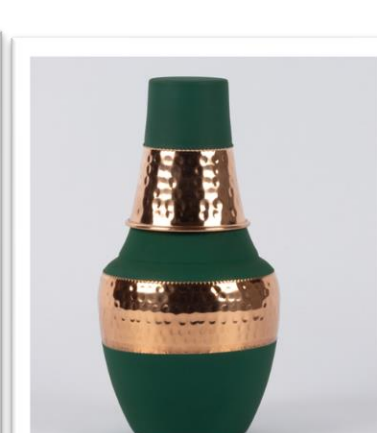

YOS

**YS-130**  
Matt Print  
Copper Bottle Glass Set  
Bottle 1000ml  
Glass 350ml each

**YS-131**

Bedroom Sugar pot Glass Set  
Sugar pot 1000ml  
Glass 350ml each

**YS-132**

Tulip Jar Glass Set  
Tulip Jar 1000ml  
Glass 350ml each

**YS-133**

Half Hammered  
Tulip Jar Glass Set  
Tulip Jar 1000ml  
Glass 350ml each

**YS-134**

Antique Finish  
Tulip Jar Glass Set  
Tulip Jar 1000ml  
Glass 350ml each

YOS

**YS-135**  
Sugar Pot  
Half Hammered Matt  
1000 ml

**YS-136**  
Venus Pot  
Antique Finish  
1000 ml

YOS

**YS-137**  
Venus Pot  
Matt Finish  
1000 ml

YOS

**YS-138**  
Copper Dispenser  
5 Litre  
Matt Finish

YOS

**YS-139**  
Copper Dispenser  
5 Litre  
Matt Finish