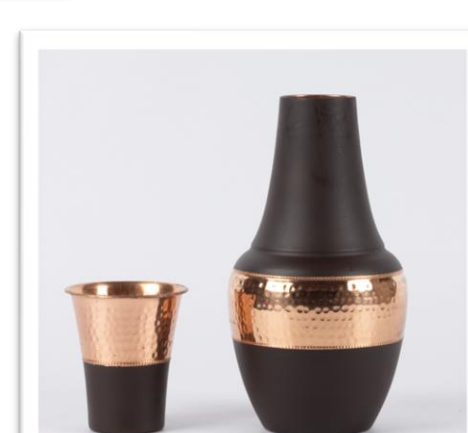

YOS

**YS-130**  
Matt Print  
Copper Bottle Glass Set  
Bottle 1000ml  
Glass 350ml each

**YS-131**

Bedroom Sugar pot Glass Set  
Sugar pot 1000ml  
Glass 350ml each

**YS-132**

Tulip Jar Glass Set  
Tulip Jar 1000ml  
Glass 350ml each

**YS-133**

Half Hammered  
Tulip Jar Glass Set  
Tulip Jar 1000ml  
Glass 350ml each

**YS-134**

Antique Finish  
Tulip Jar Glass Set  
Tulip Jar 1000ml  
Glass 350ml each

YOS

**YS-135**  
Sugar Pot  
Half Hammered Matt  
1000 ml

**YS-136**  
Venus Pot  
Antique Finish  
1000 ml

YOS

**YS-137**  
Venus Pot  
Matt Finish  
1000 ml

YOS

**YS-138**  
Copper Dispenser  
5 Litre  
Matt Finish

YOS

**YS-139**  
Copper Dispenser  
5 Litre  
Matt Finish